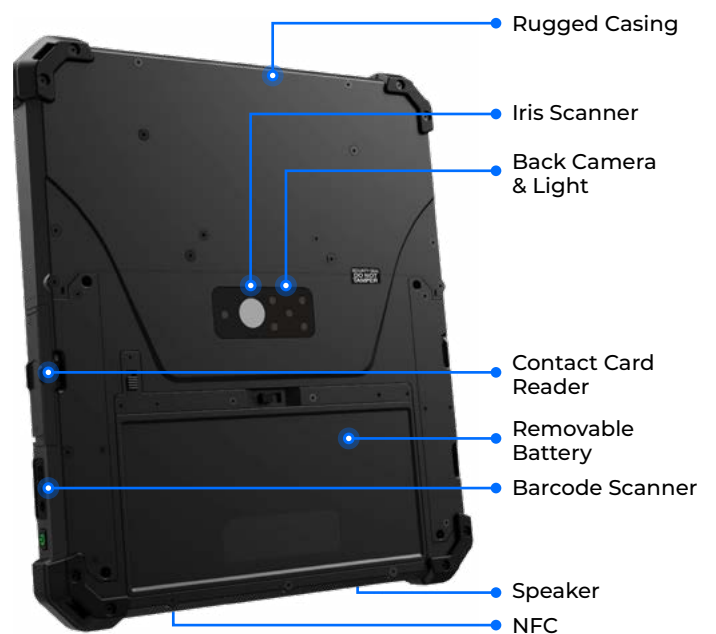

Laxton

CHAMELEON 8

Multi-Modal
Biometrics

Windows
OS

Rugged
Casing

A Rugged, All-In-One Biometric Tablet

Chameleon 8 has been designed for a wide range of applications. It ensures effortless identification at borders, mobile checkpoints, and law enforcement scenarios. It can also facilitate voter registrations, verifications, and National ID registrations in remote regions.

Border Security

Law Enforcement

Voter Identity

Citizen Identity

Fast and Reliable ID Registration and Verification

Chameleon 8 is the ultimate solution for on-the-spot ID registration or verification. Equipped with multi-modal biometrics, a camera, NFC, and optional MRZ, it offers a comprehensive set of tools for secure and precise ID registrations, verifications, and document authentication. Its rugged casing ensures the device's resilience in challenging environments, while the user-friendly interface guarantees ease of use, even for non-technical individuals.

Chameleon 8

Configurations

The Chameleon 8 ranges multiple devices to match any requirement for registering and verifying identities on the spot.

Size: 237 mm x 179 mm x 32 mm
Weight: 1.13 kg

Size: 237 mm x 215 mm x 32 mm
Weight: 1.3 kg

The IP67 protective case ensures that the device is well-protected against dust, dirt, and water.

MRZ

High-speed passport reader that simultaneous scans RFID content in eDocuments.

Battery Charger

Portable battery charger with compact design and LCD battery status indicator.